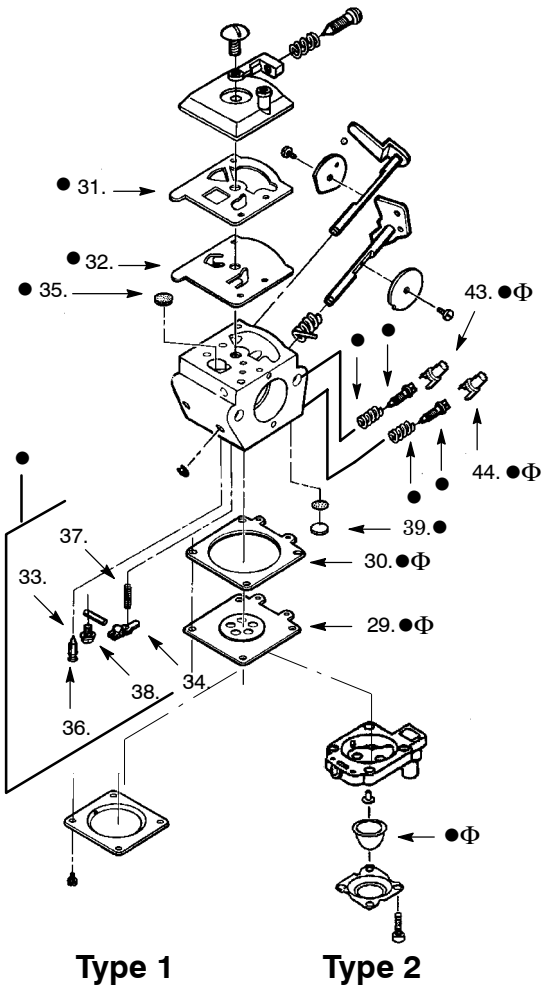

Ref.	Part No.	Description	Ref.	Part No.	Description	Ref.	Part No.	Description
1.	530-029954	Ignition Switch	24.	530-036046	Isolator Plate	41.	-	Carb. Repair Kit- (WT-221)
2.	530-036443	Lead Wire Ass'y.	25.	530-036965	Fuel Cap Ass'y.		530-035312	(Incl. 33-38,& 40)
3.	530-015775	Screw-Handle Cov.	26.	530-015955	Screw-Front Handle		530-069727	(WT-307)
4.	530-029958	Trigger Lever	27.	530-015805	Screw-Gear		530-069656	(● Indicates Contents)
5.	530-015940	Screw-Handle Cov.	28.	530-014399	Gear Box Ass'y. (Incl. 21, 22 & 27)			(WT-379)
6.	530-015770	Screw-Handle Cov.						(● Indicates Contents)
7.	530-038305	Handle Cover	Type 1 only			Type 2 only		
8.	530-029956	Throttle Trigger	29.	530-035014	Metering Diaphragm	42.	530-069711	Primer Repair Kit (Φ Indicates Contents)
9.	530-036122	Throttle Lockout	30.	530-035320	Metering Diaphragm Gasket	43.	530-038317	Limiter Cap-Low
10.	530-036123	Trigger Spring	31.	530-035016	Pump Gasket	44.	530-038318	Limiter Cap-High
11.	530-015934	Screw-Handle Cov.	32.	530-035017	Pump Diaphragm	Not Shown		
12.	530-047494	Rear Handle/Tank Ass'y.	33.	530-035250	Metering Pin			
13.	530-094992	Front Handle	34.	530-035031	Metering Lever	530-047459	Starting Instruction Type 2	
14.	530-029946	Isolator Spring	35.	530-035178	Fuel Inlet Screen			
15.	530-048113	Clutch Drum	36. ✓	530-035106	Inlet Needle Valve			
16.	530-015814	Screw	37.	530-035139	Metering Lever Spring			
17.	530-029916	Gear Box Plate	38.	530-035236	Metering Lever Pin Screw			
18.	530-032121	Bushing Blade	39. ✓	530-035162	Welch Plug			
19.	-	Blade Ass'y.	40.	530-035213	Gasket/Diaphragm Kit (Incl. 29-32)			
	530-094991	17"						
	530-095074	22"						
20.	530-029948	Blade Seal						
21.	530-036228	Pinion Ass'y.						
22.	530-016013	Drive Gear Bearings						
23.	530-069355	Drive Gear Kit						

✓ = NEW PART NUMBER FOR THIS IPL   * = REFER TO THE SERVICE REFERENCE INDICATED FOR MORE INFORMATION. (LOCATED AT END OF IPL)
● = THESE PARTS ARE ILLUSTRATED FOR CLARITY. ORDER COMPLETE ASSEMBLY.